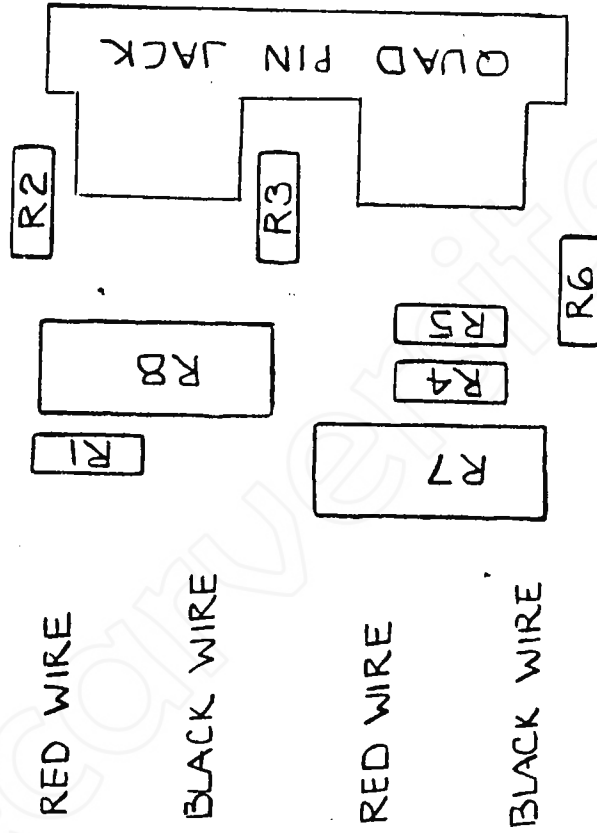

# [thecarversite.com](http://thecarversite.com)

CARVER CORPORATION  
Z-COUPLER 20027

INPUTS  
FROM RECEIVER SPEK TERM

OUTPUTS  
TO M-400 INPUTS

CARVER CORP.  
Z-1 WIDE BAND Z COUPLER  
20027

PF 9/81

ALL RES. 1/4 W UNLESS NOTED