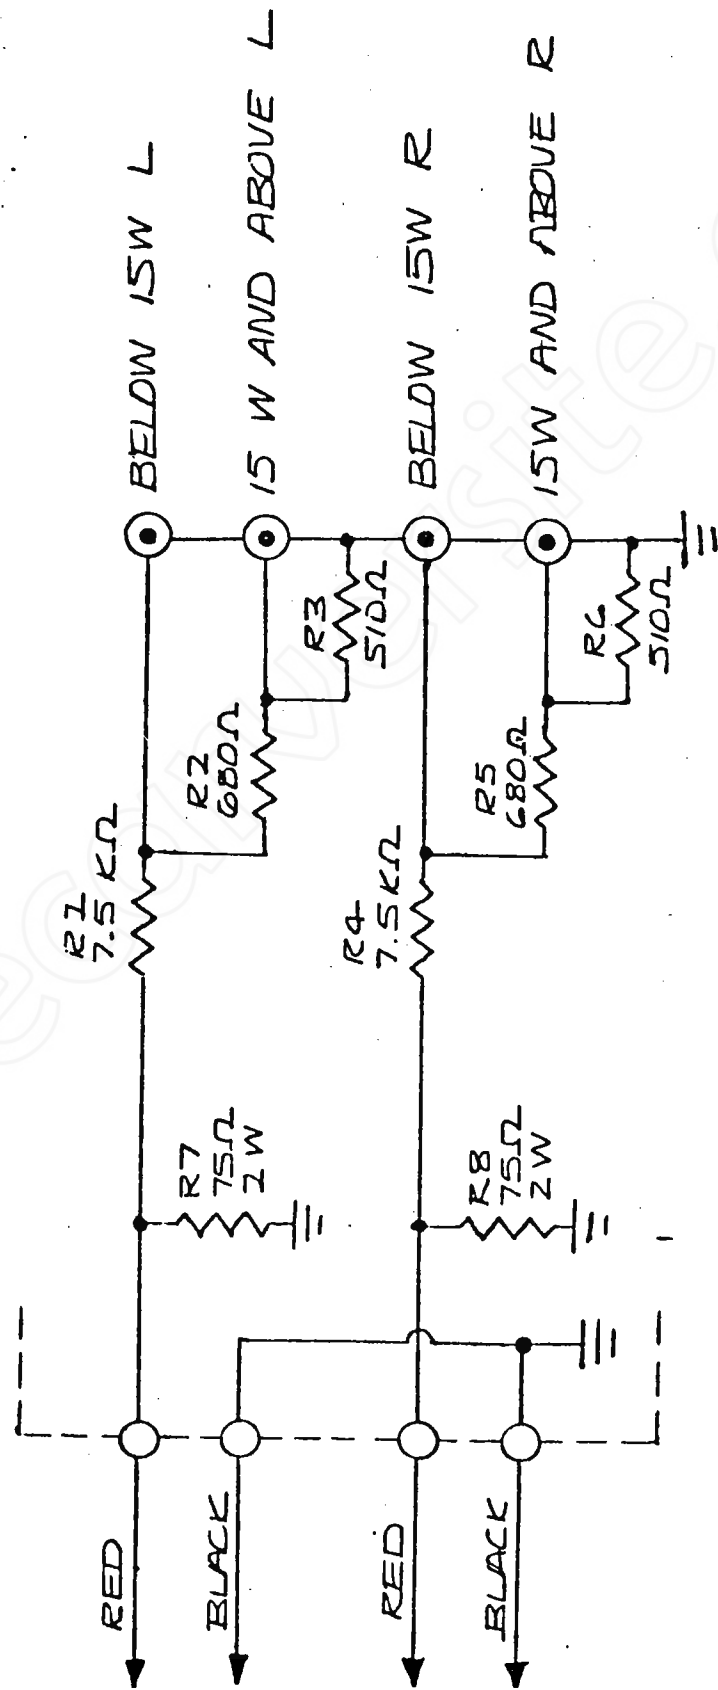

# [thecarversite.com](http://thecarversite.com)

CARVER CORPORATION  
Z-COUPLER 20027

INPUTS  
FROM RECEIVER SPEK TERM

OUTPUTS  
TO M-400 INPUTS

CARVER CORP.  
Z-1 WIDE BAND Z COUPLER  
20027

PF 9/81

ALL RES. 1/4 W UNLESS NOTED